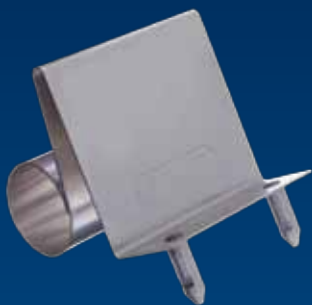

KG777

Auto adaptor

A stainless steel adaptor that fits in the place of the KG777 shackle, allowing the unit to be attached to a motor vehicle door window.

Domestic security is the traditional domain of ABUS for giving people "the good feeling of security". The years spent being a market inovator in security can be seen in the retail padlocks shown in this guide.

Item No: 03-KG-12